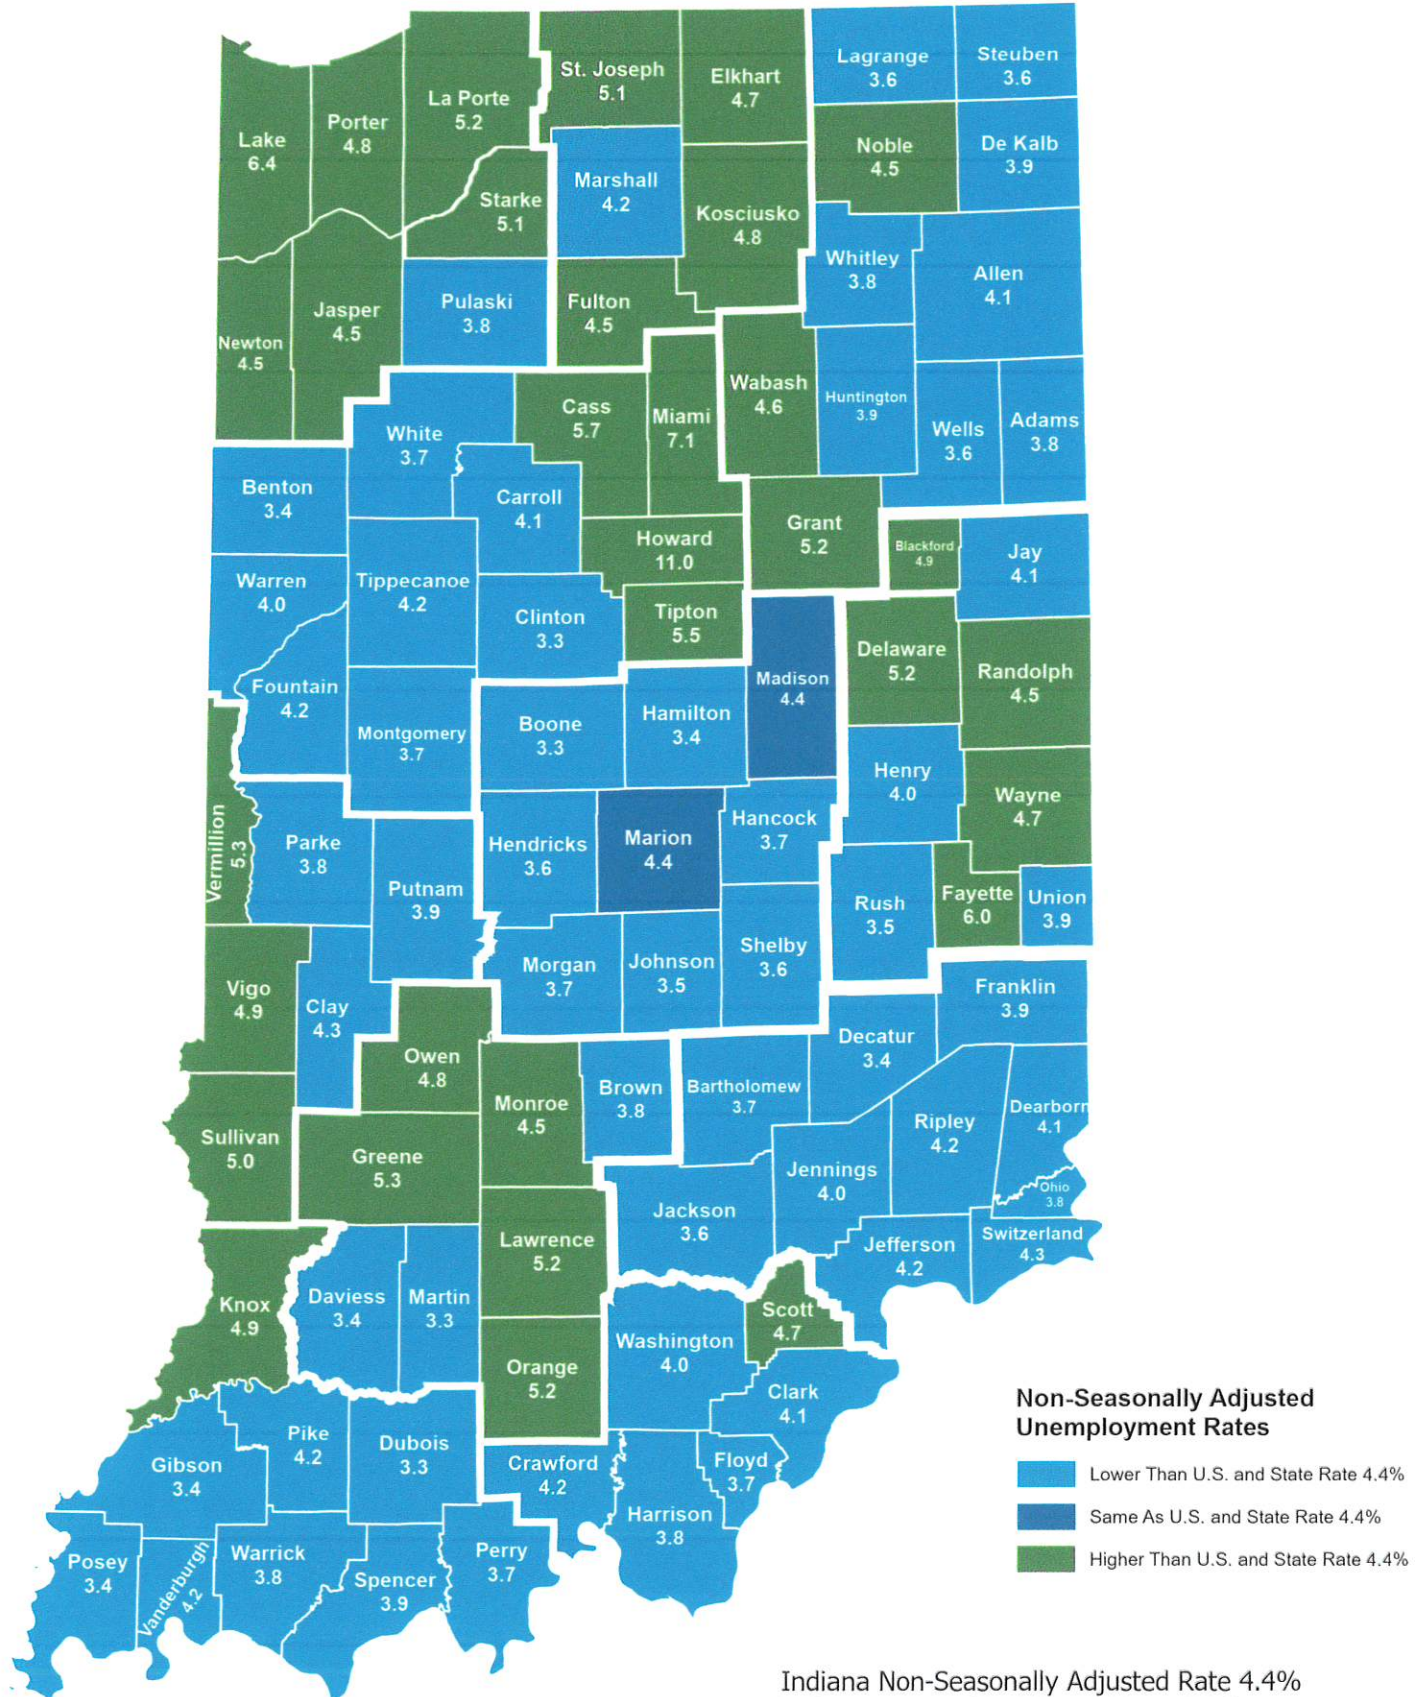

County Unemployment Rates August 2024 - Non Seasonally Adjusted

Indiana Non-Seasonally Adjusted Rate 4.4%
 Indiana Seasonally Adjusted Rate 4.2%
 Source: DWD, Local Area Unemployment Statistics

RANKING OF COUNTY DATA
Unemployment Rates by County

August 2024 (Preliminary)

Prepared September 20, 2024

RANK	AREA	RATE	RANK	AREA	RATE
1	Howard	11.0	47	Clark	4.1
2	Miami	7.1	48	Dearborn	4.1
3	Lake	6.4	49	Jay	4.1
4	Fayette	6.0	50	Henry	4.0
5	Cass	5.7	51	Jennings	4.0
6	Tipton	5.5	52	Warren	4.0
7	Greene	5.3	53	Washington	4.0
8	Vermillion	5.3	54	DeKalb	3.9
9	Delaware	5.2	55	Franklin	3.9
10	Grant	5.2	56	Huntington	3.9
11	LaPorte	5.2	57	Putnam	3.9
12	Lawrence	5.2	58	Spencer	3.9
13	Orange	5.2	59	Union	3.9
14	St. Joseph	5.1	60	Adams	3.8
15	Starke	5.1	61	Brown	3.8
16	Sullivan	5.0	62	Harrison	3.8
17	Blackford	4.9	63	Ohio	3.8
18	Knox	4.9	64	Parke	3.8
19	Vigo	4.9	65	Pulaski	3.8
20	Kosciusko	4.8	66	Warrick	3.8
21	Owen	4.8	67	Whitley	3.8
22	Porter	4.8	68	Bartholomew	3.7
23	Elkhart	4.7	69	Floyd	3.7
24	Scott	4.7	70	Hancock	3.7
25	Wayne	4.7	71	Montgomery	3.7
26	Wabash	4.6	72	Morgan	3.7
27	Fulton	4.5	73	Perry	3.7
28	Jasper	4.5	74	White	3.7
29	Monroe	4.5	75	Hendricks	3.6
30	Newton	4.5	76	Jackson	3.6
31	Noble	4.5	77	LaGrange	3.6
32	Randolph	4.5	78	Shelby	3.6
33	Madison	4.4	79	Steuben	3.6
34	Marion	4.4	80	Wells	3.6
35	Clay	4.3	81	Johnson	3.5
36	Switzerland	4.3	82	Rush	3.5
37	Crawford	4.2	83	Benton	3.4
38	Fountain	4.2	84	Daviess	3.4
39	Jefferson	4.2	85	Decatur	3.4
40	Marshall	4.2	86	Gibson	3.4
41	Pike	4.2	87	Hamilton	3.4
42	Ripley	4.2	88	Posey	3.4
43	Tippecanoe	4.2	89	Boone	3.3
44	Vanderburgh	4.2	90	Clinton	3.3
45	Allen	4.1	91	Dubois	3.3
46	Carroll	4.1	92	Martin	3.3